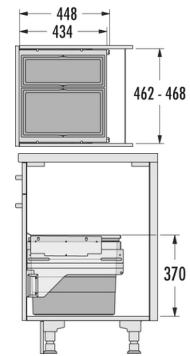

CARGO

Hailo AS Cargo 500 28/17

3610821

GTIN: 4007126301079

For cabinets with front-mounted door of 500 mm width

SLIDE

2 BUCKET

45 l

TOTAL

FOR CABINET WIDTH:

50 cm

SPECIFICATIONS

Type of installation	Slide	yes
Cabinet-width min. (cm)		50
Cabinet-width max. (cm)		50
Suitable for cabinet width (cm)		50
available Cabinet-depth min. (mm)		450
Sidewall mounted		yes
Slides	covered, dampened slides with self-closing device with fully synchronized over-travel	
Side-wall thickness (mm)	16 - 19 (self-adjusting)	
Product dimensions (WxDxH) (mm)	462-468 x 434 x 370	
Packing dimensions (WxDxH) (mm)	465 x 385 x 440	
System-depth (mm)	448	
Number of bins	2	
Lid	Sheet metal system lid	
Capacity (l)	1 x 28 + 1 x 17	
Total volume (l)	45	
Color plastic parts	dunkelgrau	

SKETCHES

Color metal parts	dunkelgrau
Weight incl. packing (kg)	10,6