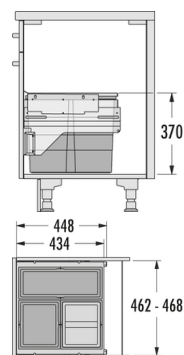

CARGO

Hailo AS Cargo 500 17/13/13/D

3610831

GTIN: 4007126301086

For cabinets with front-mounted door of 500 mm width

SLIDE

3 BUCKET

43 l

TOTAL

FOR CABINET WIDTH:

50 cm

SPECIFICATIONS

Type of installation	Slide	yes
Cabinet-width min. (cm)		50
Cabinet-width max. (cm)		50
Suitable for cabinet width (cm)		50
available Cabinet-depth min. (mm)		450
Sidewall mounted		yes
Slides	covered, dampened slides with self-closing device with fully synchronized over-travel	
Side-wall thickness (mm)	16 - 19 (self-adjusting)	
Product dimensions (WxDxH) (mm)	462-468 x 434 x 370	
Packing dimensions (WxDxH) (mm)	465 x 385 x 440	
System-depth (mm)	448	
Number of bins	3	
Lid	Sheet metal system lid + 1 lid for 13 l	
Capacity (l)	1 x 17 + 2 x 13	
Total volume (l)	43	
Color plastic parts	dunkelgrau	

SKETCHES

Color metal parts	dunkelgrau
Weight incl. packing (kg)	10,9