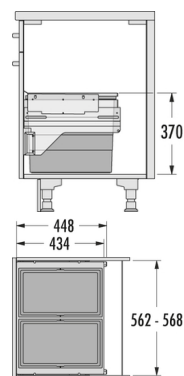

CARGO

Hailo AS Cargo 600 28/28

3610841

GTIN: 4007126301093

For cabinets with front-mounted door of 600 mm width

SLIDE

2 BUCKET

56 l

TOTAL

FOR CABINET WIDTH:

60 cm

SPECIFICATIONS

Type of installation	Slide	yes
Cabinet-width min. (cm)		60
Cabinet-width max. (cm)		60
Suitable for cabinet width (cm)		60
available Cabinet-depth min. (mm)		450
Sidewall mounted		yes
Slides	covered, dampened slides with self-closing device with fully synchronized over-travel	
Side-wall thickness (mm)	16 - 19 (self-adjusting)	
Product dimensions (WxDxH) (mm)	562-568 x 434 x 370	
Packing dimensions (WxDxH) (mm)	480 x 310 x 610	
System-depth (mm)	448	
Number of bins	2	
Lid	Sheet metal system lid	
Capacity (l)	2 x 28	
Total volume (l)	56	
Color plastic parts	dunkelgrau	

SKETCHES

Color metal parts	dunkelgrau
Weight incl. packing (kg)	11,4