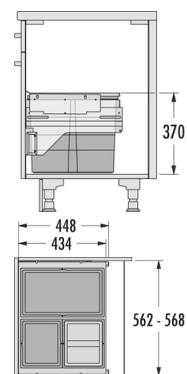

CARGO

Hailo AS Cargo 600 28/13/13/D

3610851

GTIN: 4007126301109

For cabinets with front-mounted door of 600 mm width

SLIDE

3 BUCKET

54 l

TOTAL

FOR CABINET WIDTH:

60 cm

SPECIFICATIONS

Type of installation	Slide	yes
Cabinet-width min. (cm)		60
Cabinet-width max. (cm)		60
Suitable for cabinet width (cm)		60
available Cabinet-depth min. (mm)		450
Sidewall mounted		yes
Slides	covered, dampened slides with self-closing device with fully synchronized over-travel	
Side-wall thickness (mm)	16 - 19 (self-adjusting)	
Product dimensions (WxDxH) (mm)	562-568 x 434 x 370	
Packing dimensions (WxDxH) (mm)	480 x 310 x 610	
System-depth (mm)	448	
Number of bins	3	
Lid	Sheet metal system lid + 1 Lid 13 l	
Capacity (l)	1 x 28 + 2 x 13	
Total volume (l)	54	
Color plastic parts	dunkelgrau	

SKETCHES

Color metal parts	dunkelgrau
Weight incl. packing (kg)	11,8