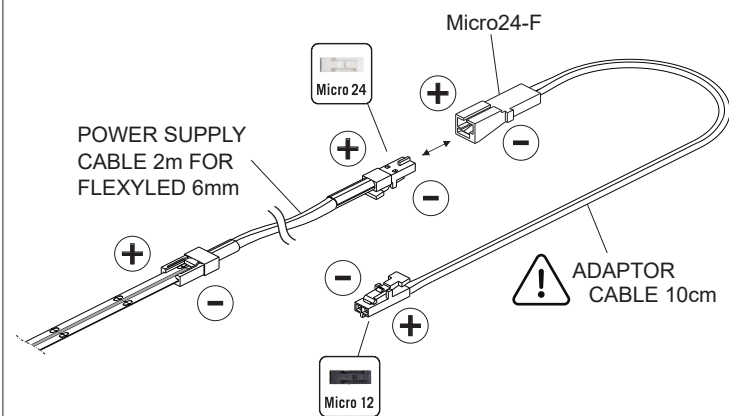

FLEXYLED COB 12Vdc

FLEXYLED COB 12Vdc max36W

FLEXYLED COB 12Vdc max36W

FLEXYLED COB 12Vdc max36W

FLEXYLED COB 12Vdc max36W