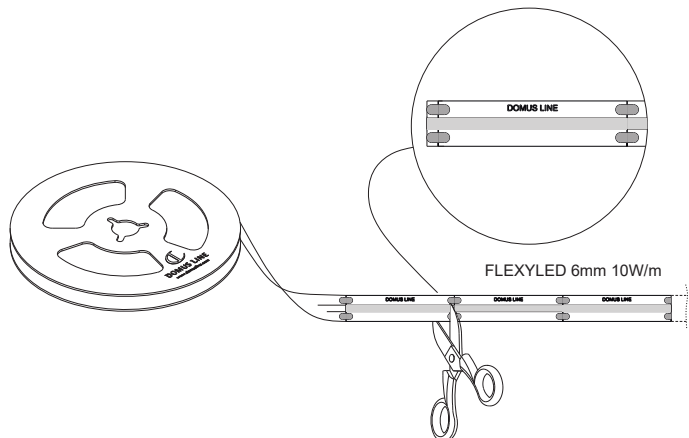

FLEXYLED COB 12Vdc

FLEXYLED COB 12Vdc max36W

FLEXYLED COB 12Vdc max36W

FLEXYLED COB 12Vdc max36W

FLEXYLED COB 12Vdc max36W