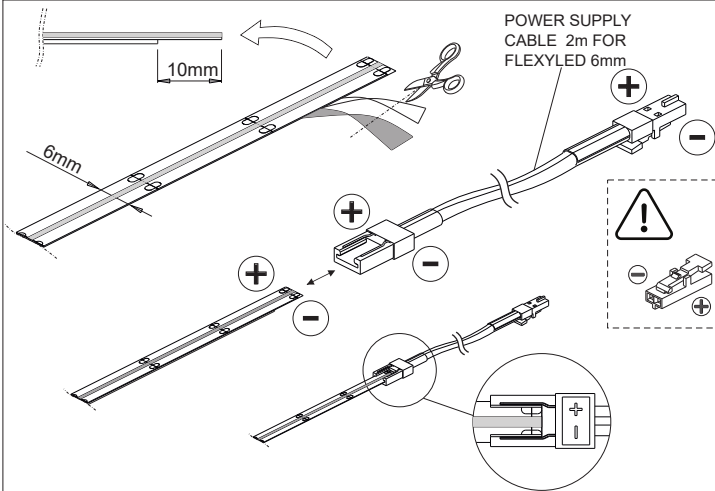

FLEXYLED COB 12Vdc

FLEXYLED COB 12Vdc max36W

FLEXYLED COB 12Vdc max36W

FLEXYLED COB 12Vdc max36W

FLEXYLED COB 12Vdc max36W